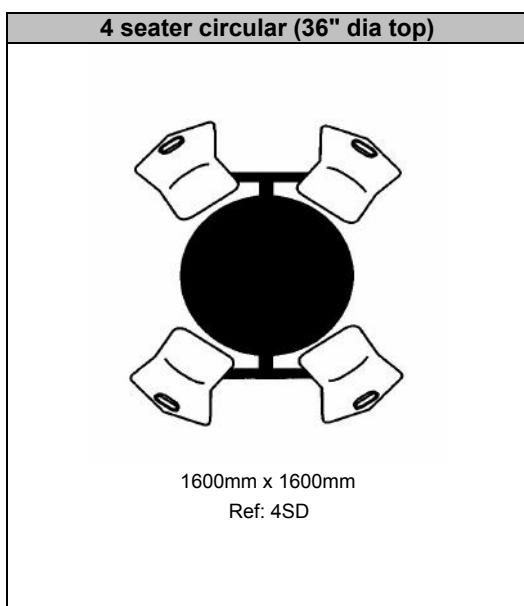

CIRCULAR FAST FOOD UNITS

Model	TABLE EDGE OPTIONS		
	Laminate Edge £	MDF Edge £	GRP Edge £
CU10	£390.00	£388.00	N/A
CU11	£647.00	£644.00	N/A
CU12	£665.00	£662.00	N/A
CU14	£724.00	£722.00	N/A
CU15	£578.00	£576.00	N/A
CU16	£728.00	£725.00	N/A
CU17	£681.00	£679.00	N/A
CU18	£632.00	£630.00	N/A
CU19	£640.00	£637.00	N/A
CU20	N/A	N/A	N/A
CU21	£567.00	£565.00	N/A
CU22	£711.00	£709.00	N/A
CU23	£704.00	£701.00	N/A
CU24	£718.00	£716.00	N/A
CU25	£711.00	£708.00	N/A
CU26	N/A	N/A	N/A
CU27	£1,088.00	£1,086.00	N/A
CU32	£689.00	£686.00	N/A
CU34	£726.00	£724.00	N/A
CU37	N/A	N/A	N/A
CU38	N/A	N/A	N/A
CU39	N/A	N/A	N/A
CU40	N/A	N/A	N/A
CU41	N/A	£452.00	N/A
CU42	£529.00	£526.00	N/A
CU43	£624.00	£621.00	N/A
CU44	£580.00	£578.00	N/A