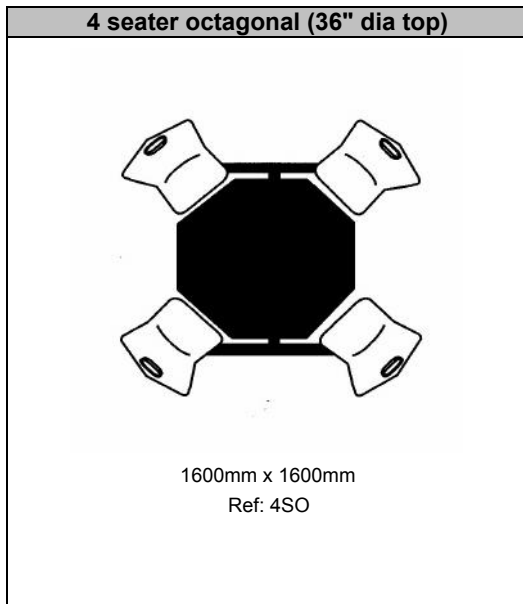

SHAPED FAST FOOD UNITS

TABLE EDGE OPTIONS			
Model	Laminate Edge £	MDF Edge £	GRP Edge £
CU10	£410.00	£408.00	N/A
CU11	£667.00	£664.00	N/A
CU12	£685.00	£682.00	N/A
CU14	£745.00	£742.00	N/A
CU15	£598.00	£596.00	N/A
CU16	£748.00	£745.00	N/A
CU17	£701.00	£698.00	N/A
CU18	£652.00	£650.00	N/A
CU19	£660.00	£657.00	N/A
CU20	N/A	N/A	N/A
CU21	£587.00	£585.00	N/A
CU22	£731.00	£729.00	N/A
CU23	£724.00	£721.00	N/A
CU24	£739.00	£736.00	N/A
CU25	£731.00	£728.00	N/A
CU26	N/A	N/A	N/A
CU27	£1,109.00	£1,106.00	N/A
CU32	£709.00	£706.00	N/A
CU34	£746.00	£744.00	N/A
CU37	N/A	N/A	N/A
CU38	N/A	N/A	N/A
CU39	N/A	N/A	N/A
CU40	N/A	N/A	N/A
CU41	N/A	£472.00	N/A
CU42	£549.00	£546.00	N/A
CU43	£650.00	£647.00	N/A
CU44	£612.00	£609.00	N/A