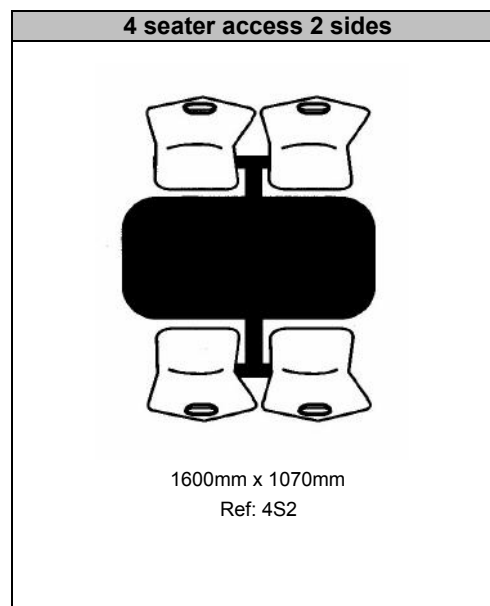

4 SEATER FAST FOOD UNITS

Model	TABLE EDGE OPTIONS		
	Laminate Edge £	MDF Edge £	GRP Edge £
CU10	£324.00	£342.00	£420.00
CU11	£558.00	£576.00	£654.00
CU12	£576.00	£594.00	£672.00
CU14	£635.00	£653.00	£731.00
CU15	£490.00	£508.00	£586.00
CU16	£639.00	£657.00	£735.00
CU17	£592.00	£610.00	£688.00
CU18	£543.00	£562.00	£639.00
CU19	£551.00	£569.00	£647.00
CU20	£279.00	N/A	N/A
CU21	£478.00	£497.00	£574.00
CU22	£623.00	£641.00	£719.00
CU23	£615.00	£633.00	£711.00
CU24	£630.00	£648.00	£726.00
CU25	£622.00	£640.00	£718.00
CU26	£793.00	£811.00	£889.00
CU27	£776.00	£794.00	£872.00
CU32	£599.00	£618.00	£696.00
CU34	£637.00	£655.00	£733.00
CU37	N/A	£387.00	N/A
CU38	£714.00	£733.00	£810.00
CU39	£743.00	£761.00	£839.00
CU40	£609.00	£628.00	£705.00
CU41	N/A	£399.00	N/A
CU42	£423.00	£441.00	£519.00
CU43	£546.00	£565.00	£642.00
CU44	£503.00	£521.00	£599.00

IN STOCK

Model	TABLE EDGE OPTIONS		
	Laminate Edge £	MDF Edge £	GRP Edge £
CU10	£316.00	£334.00	£412.00
CU11	£552.00	£571.00	£648.00
CU12	£570.00	£588.00	£666.00
CU14	£630.00	£648.00	£726.00
CU15	£484.00	£502.00	£580.00
CU16	£633.00	£651.00	£729.00
CU17	£586.00	£605.00	£682.00
CU18	£538.00	£556.00	£634.00
CU19	£545.00	£564.00	£641.00
CU20	£277.00	N/A	N/A
CU21	£472.00	£491.00	£568.00
CU22	£617.00	£635.00	£713.00
CU23	£609.00	£627.00	£705.00
CU24	£624.00	£642.00	£720.00
CU25	£616.00	£634.00	£712.00
CU26	£793.00	£811.00	£889.00
CU27	£768.00	£786.00	£864.00
CU32	£594.00	£618.00	£696.00
CU34	£631.00	£650.00	£727.00
CU37	N/A	£381.00	N/A
CU38	£714.00	£733.00	£810.00
CU39	£743.00	£761.00	£839.00
CU40	£597.00	£616.00	£693.00
CU41	N/A	£393.00	N/A
CU42	£417.00	£435.00	£513.00
CU43	£541.00	£559.00	£637.00
CU44	£497.00	£515.00	£593.00

Note: Upholstered models are quoted in fabrics and vinyls up to £7.00 per metre
N/A: Not available   **POA:** Price on application
Delivery: For 1-4 qty. a surcharge of £25.00 plus VAT will be applied per order. See terms and conditions for full details