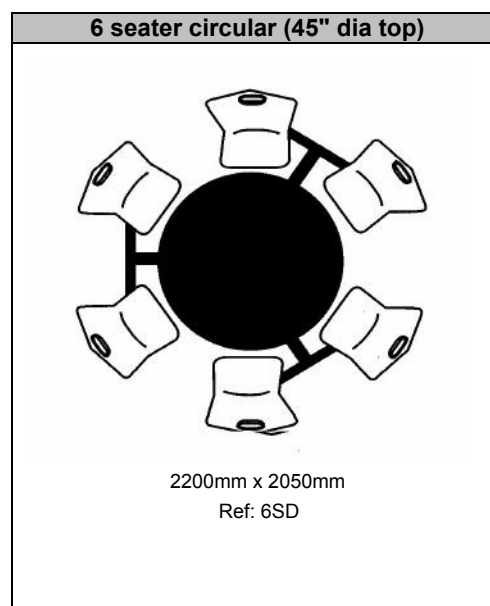

Model	TABLE EDGE OPTIONS		
	Laminate Edge £	MDF Edge £	GRP Edge £
CU10	£581.00	£579.00	N/A
CU11	£962.00	£960.00	N/A
CU12	£989.00	£987.00	N/A
CU14	£1,079.00	£1,077.00	N/A
CU15	£859.00	£858.00	N/A
CU16	£1,081.00	£1,079.00	N/A
CU17	£1,011.00	£1,009.00	N/A
CU18	£940.00	£939.00	N/A
CU19	£952.00	£950.00	N/A
CU20	N/A	N/A	N/A
CU21	£843.00	£841.00	N/A
CU22	£1,059.00	£1,057.00	N/A
CU23	£1,047.00	£1,045.00	N/A
CU24	£1,070.00	£1,068.00	N/A
CU25	£1,058.00	£1,056.00	N/A
CU26	N/A	N/A	N/A
CU27	£1,632.00	£1,630.00	N/A
CU32	£1,025.00	£1,023.00	N/A
CU34	£1,078.00	£1,076.00	N/A
CU37	N/A	N/A	N/A
CU38	N/A	N/A	N/A
CU39	N/A	N/A	N/A
CU40	N/A	N/A	N/A
CU41	N/A	£684.00	N/A
CU42	£802.00	£800.00	N/A
CU43	£951.00	£949.00	N/A
CU44	£888.00	£886.00	N/A

Note: Upholstered models are quoted in fabrics and vinyls up to £7.00 per metre

N/A: Not available   **POA:** Price on application

Delivery: For 1-4 qty. a surcharge of £25.00 plus VAT will be applied per order. See terms and conditions for full details