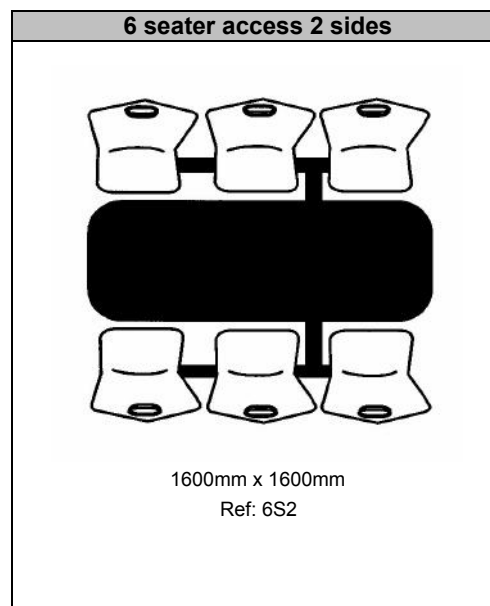

Model	TABLE EDGE OPTIONS		
	Laminate Edge £	MDF Edge £	GRP Edge £
CU10	£430.00	£458.00	£552.00
CU11	£778.00	£805.00	£900.00
CU12	£805.00	£832.00	£927.00
CU14	£894.00	£921.00	£1,016.00
CU15	£675.00	£702.00	£797.00
CU16	£898.00	£926.00	£1,020.00
CU17	£828.00	£856.00	£950.00
CU18	£756.00	£784.00	£878.00
CU19	£768.00	£795.00	£890.00
CU20	£395.00	N/A	£517.00
CU21	£658.00	£686.00	£780.00
CU22	£875.00	£902.00	£997.00
CU23	£863.00	£890.00	£985.00
CU24	£885.00	£913.00	£1,007.00
CU25	£874.00	£901.00	£996.00
CU26	£1,105.00	£1,132.00	£1,227.00
CU27	£965.00	£992.00	£1,087.00
CU32	£840.00	£868.00	£962.00
CU34	£896.00	£923.00	£1,018.00
CU37	N/A	£544.00	N/A
CU38	£936.00	£964.00	£1,058.00
CU39	£970.00	£997.00	£1,092.00
CU40	N/A	N/A	N/A
CU41	N/A	£582.00	N/A
CU42	£598.00	£625.00	£720.00
CU43	£766.00	£794.00	£888.00
CU44	£704.00	£731.00	£826.00

Note: Upholstered models are quoted in fabrics and vinyls up to £7.00 per metre

N/A: Not available   **POA:** Price on application

Delivery: For 1-4 qty. a surcharge of £25.00 plus VAT will be applied per order. See terms and conditions for full details