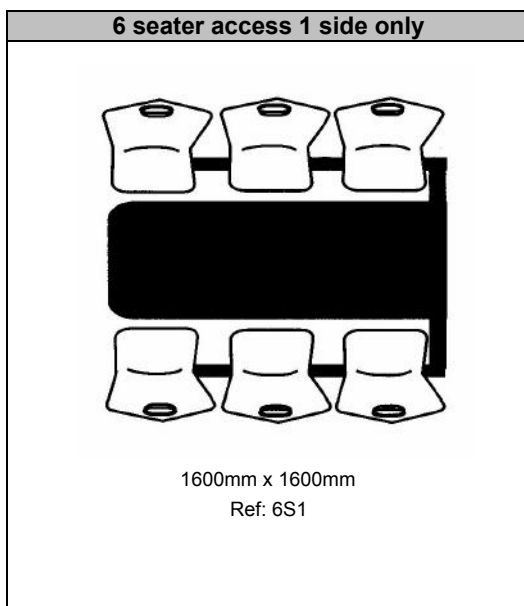

6 SEATER FAST FOOD UNITS

Model	TABLE EDGE OPTIONS		
	Laminate Edge £	MDF Edge £	GRP Edge £
CU10	£439.00	£466.00	£561.00
CU11	£786.00	£813.00	£908.00
CU12	£812.00	£840.00	£934.00
CU14	£902.00	£929.00	£1,024.00
CU15	£683.00	£710.00	£805.00
CU16	£906.00	£933.00	£1,028.00
CU17	£836.00	£863.00	£958.00
CU18	£764.00	£791.00	£886.00
CU19	£775.00	£803.00	£897.00
CU20	£404.00	N/A	£526.00
CU21	£666.00	£693.00	£788.00
CU22	£882.00	£910.00	£1,004.00
CU23	£871.00	£898.00	£993.00
CU24	£893.00	£920.00	£1,015.00
CU25	£882.00	£909.00	£1,004.00
CU26	£1,105.00	£1,132.00	£1,227.00
CU27	£973.00	£1,000.00	£1,095.00
CU32	£849.00	£876.00	£971.00
CU34	£903.00	£931.00	£1,025.00
CU37	N/A	£552.00	N/A
CU38	£936.00	£964.00	£1,058.00
CU39	£970.00	£997.00	£1,092.00
CU40	N/A	N/A	N/A
CU41	N/A	£590.00	N/A
CU42	£606.00	£633.00	£728.00
CU43	£774.00	£801.00	£896.00
CU44	£711.00	£739.00	£833.00

IN STOCK