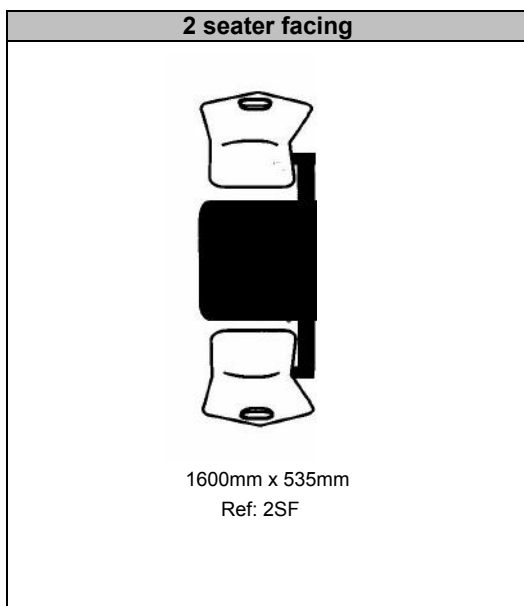

2 SEATER FAST FOOD UNITS

Model	TABLE EDGE OPTIONS		
	Laminate Edge £	MDF Edge £	GRP Edge £
CU10	£214.00	£208.00	£255.00
CU11	£341.00	£334.00	£382.00
CU12	£349.00	£343.00	£390.00
CU14	£379.00	£372.00	£420.00
CU15	£306.00	£300.00	£347.00
CU16	£381.00	£375.00	£422.00
CU17	£358.00	£351.00	£399.00
CU18	£333.00	£327.00	£374.00
CU19	£337.00	£331.00	£378.00
CU20	£191.00	N/A	N/A
CU21	£301.00	£294.00	£342.00
CU22	£373.00	£367.00	£414.00
CU23	£347.00	£340.00	£388.00
CU24	£376.00	£370.00	£417.00
CU25	£373.00	£366.00	£414.00
CU26	£544.00	£538.00	£585.00
CU27	£555.00	£549.00	£596.00
CU32	£370.00	£364.00	£411.00
CU34	£380.00	£374.00	£421.00
CU37	N/A	£248.00	N/A
CU38	£480.00	£474.00	£521.00
CU39	£494.00	£488.00	£535.00
CU40	£383.00	£377.00	£424.00
CU41	N/A	£260.00	N/A
CU42	£287.00	£281.00	£328.00
CU43	£334.00	£328.00	£375.00
CU44	£313.00	£306.00	£354.00