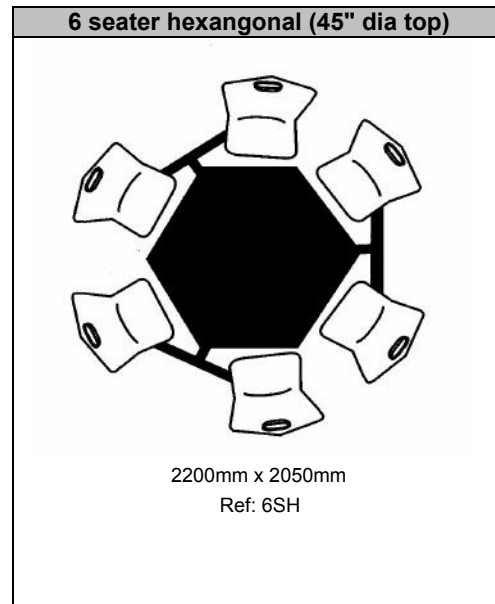

SHAPED FAST FOOD UNITS

TABLE EDGE OPTIONS			
Model	Laminate Edge £	MDF Edge £	GRP Edge £
CU10	£410.00	£408.00	N/A
CU11	£667.00	£664.00	N/A
CU12	£685.00	£682.00	N/A
CU14	£745.00	£742.00	N/A
CU15	£598.00	£596.00	N/A
CU16	£748.00	£745.00	N/A
CU17	£701.00	£698.00	N/A
CU18	£652.00	£650.00	N/A
CU19	£660.00	£657.00	N/A
CU20	N/A	N/A	N/A
CU21	£587.00	£585.00	N/A
CU22	£731.00	£729.00	N/A
CU23	£724.00	£721.00	N/A
CU24	£739.00	£736.00	N/A
CU25	£731.00	£728.00	N/A
CU26	N/A	N/A	N/A
CU27	£1,109.00	£1,106.00	N/A
CU32	£709.00	£706.00	N/A
CU34	£746.00	£744.00	N/A
CU37	N/A	N/A	N/A
CU38	N/A	N/A	N/A
CU39	N/A	N/A	N/A
CU40	N/A	N/A	N/A
CU41	N/A	£472.00	N/A
CU42	£549.00	£546.00	N/A
CU43	£650.00	£647.00	N/A
CU44	£612.00	£609.00	N/A