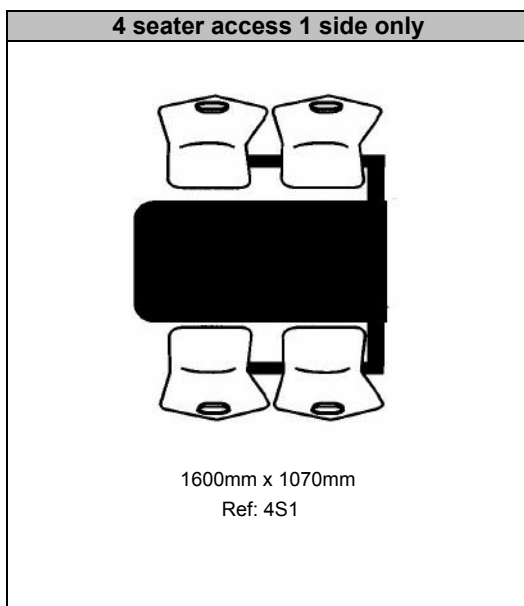

4 SEATER FAST FOOD UNITS

Model	TABLE EDGE OPTIONS		
	Laminate Edge £	MDF Edge £	GRP Edge £
CU10	£324.00	£342.00	£420.00
CU11	£558.00	£576.00	£654.00
CU12	£576.00	£594.00	£672.00
CU14	£635.00	£653.00	£731.00
CU15	£490.00	£508.00	£586.00
CU16	£639.00	£657.00	£735.00
CU17	£592.00	£610.00	£688.00
CU18	£543.00	£562.00	£639.00
CU19	£551.00	£569.00	£647.00
CU20	£279.00	N/A	N/A
CU21	£478.00	£497.00	£574.00
CU22	£623.00	£641.00	£719.00
CU23	£615.00	£633.00	£711.00
CU24	£630.00	£648.00	£726.00
CU25	£622.00	£640.00	£718.00
CU26	£793.00	£811.00	£889.00
CU27	£776.00	£794.00	£872.00
CU32	£599.00	£618.00	£696.00
CU34	£637.00	£655.00	£733.00
CU37	N/A	£387.00	N/A
CU38	£714.00	£733.00	£810.00
CU39	£743.00	£761.00	£839.00
CU40	£609.00	£628.00	£705.00
CU41	N/A	£399.00	N/A
CU42	£423.00	£441.00	£519.00
CU43	£546.00	£565.00	£642.00
CU44	£503.00	£521.00	£599.00

IN STOCK

Model	TABLE EDGE OPTIONS		
	Laminate Edge £	MDF Edge £	GRP Edge £
CU10	£316.00	£334.00	£412.00
CU11	£552.00	£571.00	£648.00
CU12	£570.00	£588.00	£666.00
CU14	£630.00	£648.00	£726.00
CU15	£484.00	£502.00	£580.00
CU16	£633.00	£651.00	£729.00
CU17	£586.00	£605.00	£682.00
CU18	£538.00	£556.00	£634.00
CU19	£545.00	£564.00	£641.00
CU20	£277.00	N/A	N/A
CU21	£472.00	£491.00	£568.00
CU22	£617.00	£635.00	£713.00
CU23	£609.00	£627.00	£705.00
CU24	£624.00	£642.00	£720.00
CU25	£616.00	£634.00	£712.00
CU26	£793.00	£811.00	£889.00
CU27	£768.00	£786.00	£864.00
CU32	£594.00	£618.00	£696.00
CU34	£631.00	£650.00	£727.00
CU37	N/A	£381.00	N/A
CU38	£714.00	£733.00	£810.00
CU39	£743.00	£761.00	£839.00
CU40	£597.00	£616.00	£693.00
CU41	N/A	£393.00	N/A
CU42	£417.00	£435.00	£513.00
CU43	£541.00	£559.00	£637.00
CU44	£497.00	£515.00	£593.00

Note: Upholstered models are quoted in fabrics and vinyls up to £7.00 per metre
N/A: Not available   **POA:** Price on application
Delivery: For 1-4 qty. a surcharge of £25.00 plus VAT will be applied per order. See terms and conditions for full details