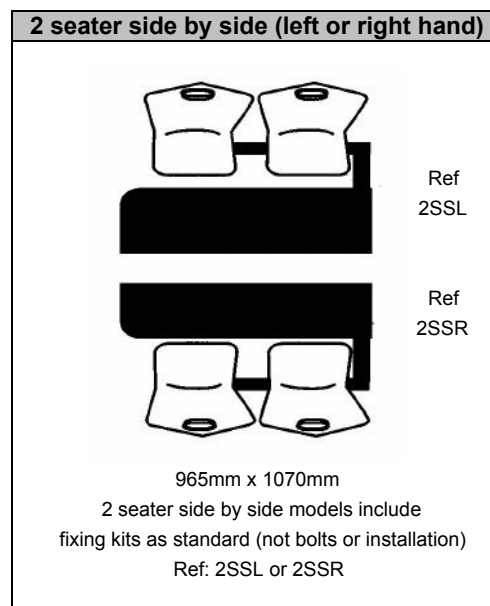

2 SEATER FAST FOOD UNITS

Model	TABLE EDGE OPTIONS		
	Laminate Edge £	MDF Edge £	GRP Edge £
CU10	£214.00	£208.00	£255.00
CU11	£341.00	£334.00	£382.00
CU12	£349.00	£343.00	£390.00
CU14	£379.00	£372.00	£420.00
CU15	£306.00	£300.00	£347.00
CU16	£381.00	£375.00	£422.00
CU17	£358.00	£351.00	£399.00
CU18	£333.00	£327.00	£374.00
CU19	£337.00	£331.00	£378.00
CU20	£191.00	N/A	N/A
CU21	£301.00	£294.00	£342.00
CU22	£373.00	£367.00	£414.00
CU23	£347.00	£340.00	£388.00
CU24	£376.00	£370.00	£417.00
CU25	£373.00	£366.00	£414.00
CU26	£544.00	£538.00	£585.00
CU27	£555.00	£549.00	£596.00
CU32	£370.00	£364.00	£411.00
CU34	£380.00	£374.00	£421.00
CU37	N/A	£248.00	N/A
CU38	£480.00	£474.00	£521.00
CU39	£494.00	£488.00	£535.00
CU40	£383.00	£377.00	£424.00
CU41	N/A	£260.00	N/A
CU42	£287.00	£281.00	£328.00
CU43	£334.00	£328.00	£375.00
CU44	£313.00	£306.00	£354.00