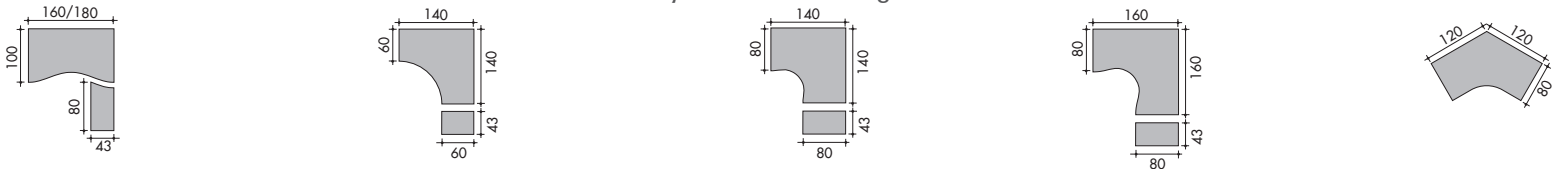

Symmetrical desking