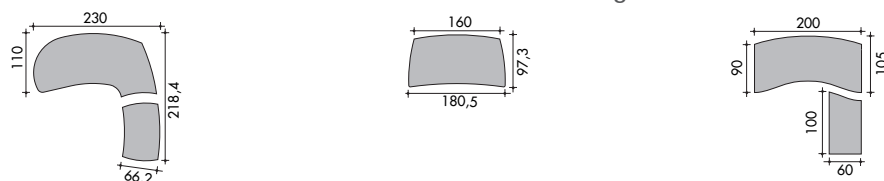

De luxe wood veneer desking

Standard desking

Extension units

Meeting tables