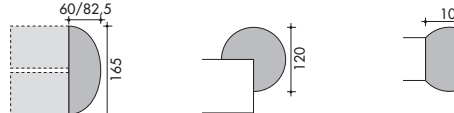

Extension units