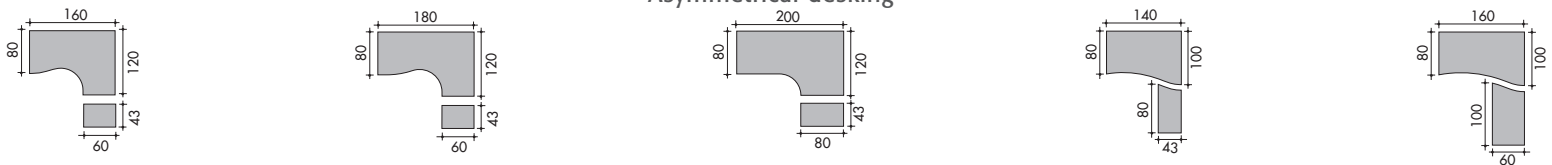

The Range

Asymmetrical desking