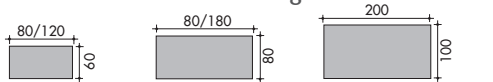

Standard desking